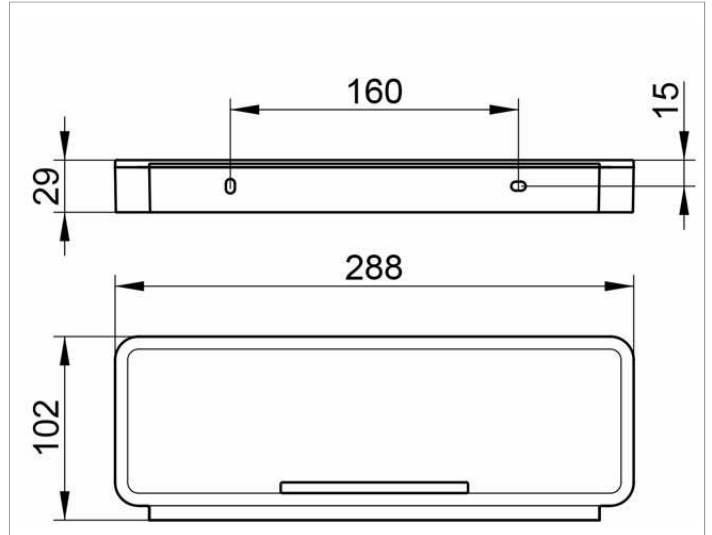

Plan
14959170037 Shower basket

PRODUCT

DRAWING

PRODUCT ATTRIBUTES

3 parts: metal bracket, detachable synthetic insert, soap resistant, shutterproof, uv-protected and integrated glass wiper

SURFACE

aluminium finish/dark grey (RAL 7021)