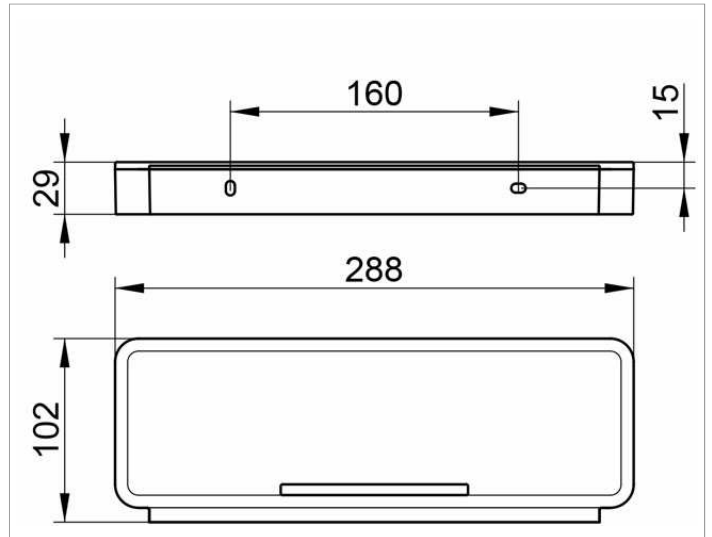

Plan
14959070051 Shower basket

PRODUCT

DRAWING

PRODUCT ATTRIBUTES

3 parts: metal bracket, detachable synthetic insert, soap resistant, shutterproof, uv-protected and integrated glass wiper

SURFACE

stainless steel finish/white (RAL 9010)