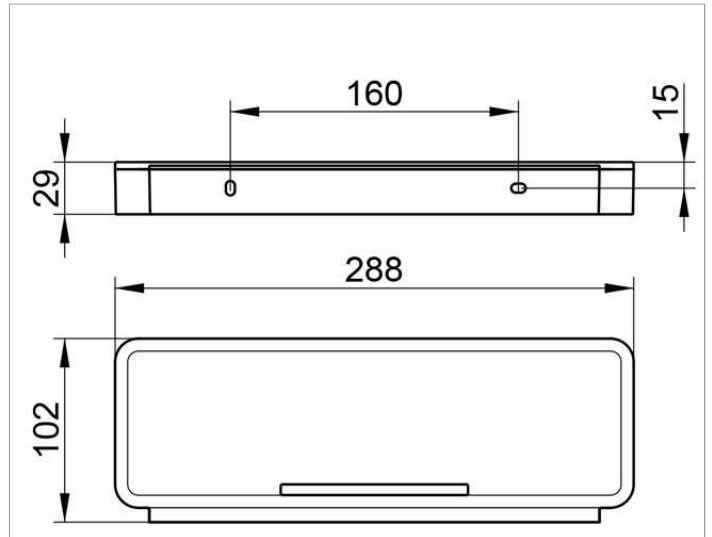

Plan
14959070038 Shower basket

PRODUCT

DRAWING

PRODUCT ATTRIBUTES

3 parts: metal bracket, detachable
synthetic insert, soap resistant, shutterproof, uv-protected
and integrated glass wiper

SURFACE

stainless steel finish/light grey(RAL 7035)