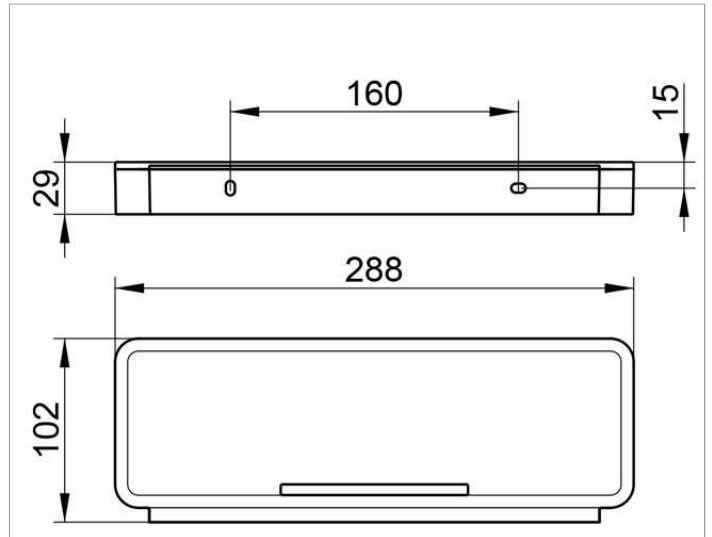

Plan  
14959070037 Shower basket

**PRODUCT**

**DRAWING**

**PRODUCT ATTRIBUTES**

3 parts: metal bracket, detachable synthetic insert, soap resistant, shutterproof, uv-protected and integrated glass wiper

**SURFACE**