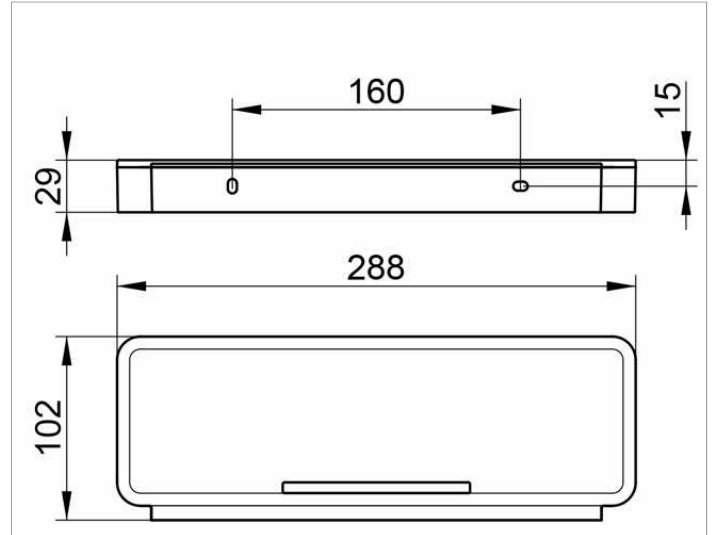

Plan
14959010051 Shower basket

PRODUCT

DRAWING

PRODUCT ATTRIBUTES

3 parts: metal bracket, detachable synthetic insert, soap resistant, shutterproof, uv-protected and integrated glass wiper

SURFACE

chrome-plated/white (RAL 9010)