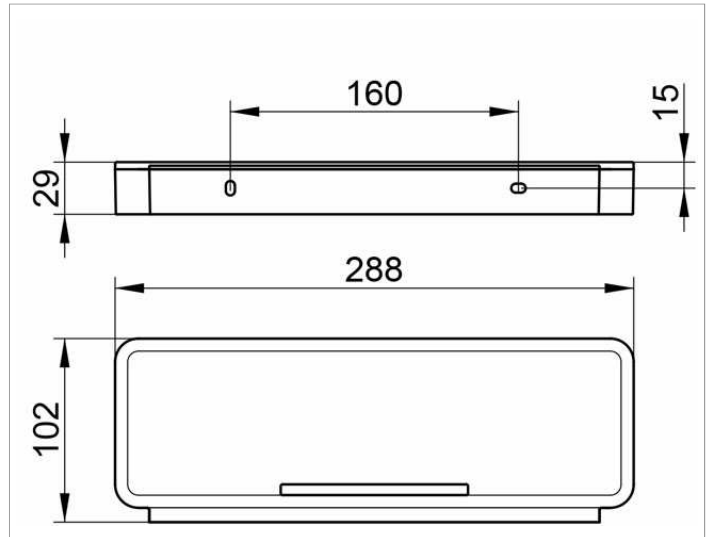

Plan  
14959010038 Shower basket

**PRODUCT**

**DRAWING**

**PRODUCT ATTRIBUTES**

3 parts: metal bracket, detachable synthetic insert, soap resistant, shutterproof, uv-protected and integrated glass wiper

**SURFACE**

chrome-plated/light grey (RAL 7035)