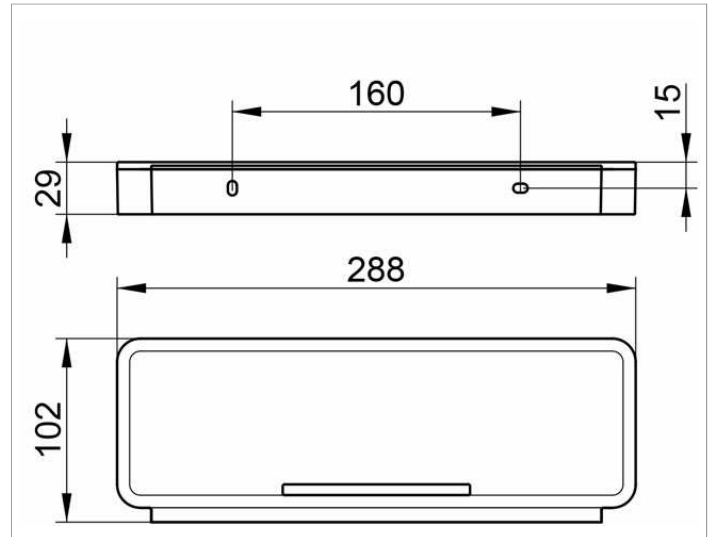

Plan
14959010037 Shower basket

PRODUCT

DRAWING

PRODUCT ATTRIBUTES

3 parts: metal bracket, detachable synthetic insert, soap resistant, shutterproof, uv-protected and integrated glass wiper

SURFACE

chrome-plated/dark grey (RAL 7021)