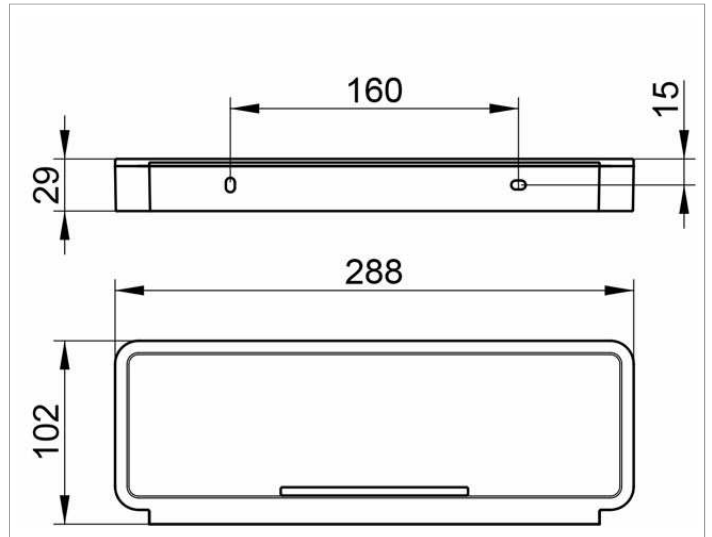

Plan  
14958070051 Shower basket

**PRODUCT**

**DRAWING**

**PRODUCT ATTRIBUTES**

two parts: metal bracket and detachable  
synthetic insert, soap resistant, shutterproof, uv-protected

**SURFACE**

stainless steel finish/white (RAL 9010)