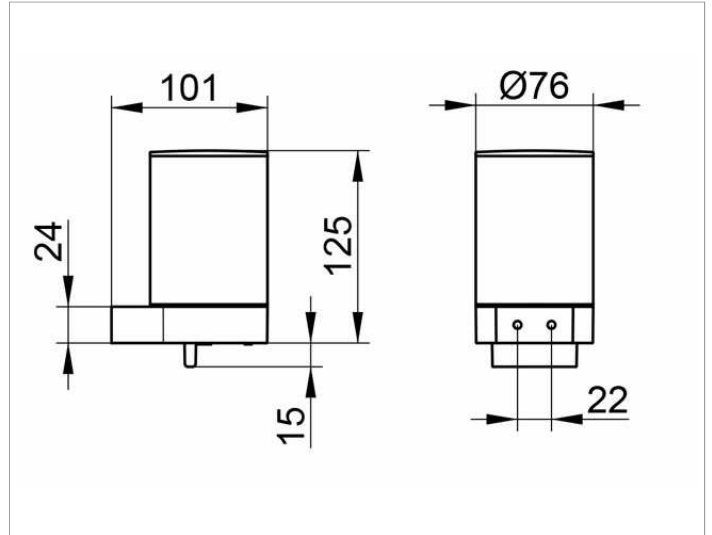

Plan
14951170000 Lotion dispenser

PRODUCT

DRAWING

PRODUCT ATTRIBUTES

complete with holder and pump,
for liquid soap
Capacity: approx. 280 ml
Dosage: approx. 0,5ml/stroke

SURFACE

aluminium finish