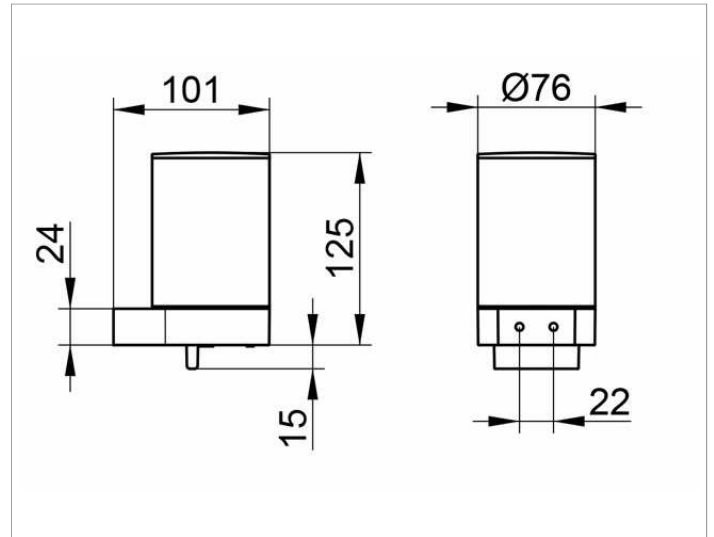

Plan
14951070000 Lotion dispenser

PRODUCT

DRAWING

PRODUCT ATTRIBUTES

complete with holder and pump,
for liquid soap
Capacity: approx. 280 ml
Dosage: approx. 0,5ml/stroke

SURFACE

stainless steel