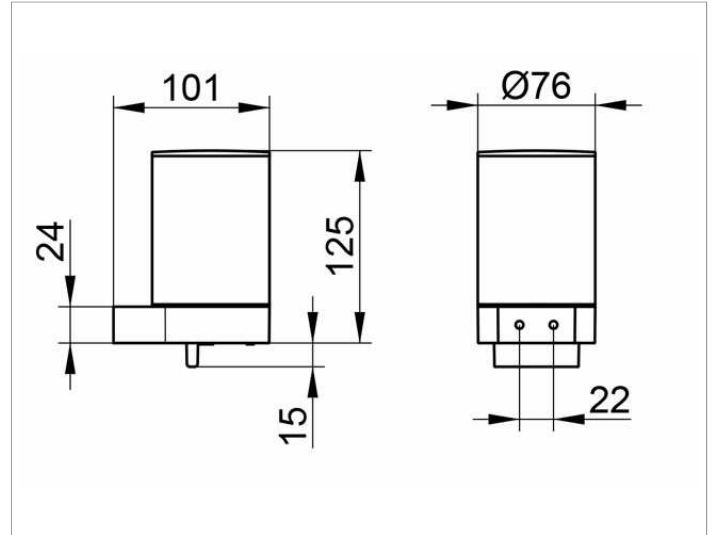

Plan  
14951010000 Lotion dispenser

**PRODUCT**

**DRAWING**

**PRODUCT ATTRIBUTES**

complete with holder and pump,  
for liquid soap  
Capacity: approx. 280 ml  
Dosage: approx. 0,5ml/stroke

**SURFACE**

chrome-plated