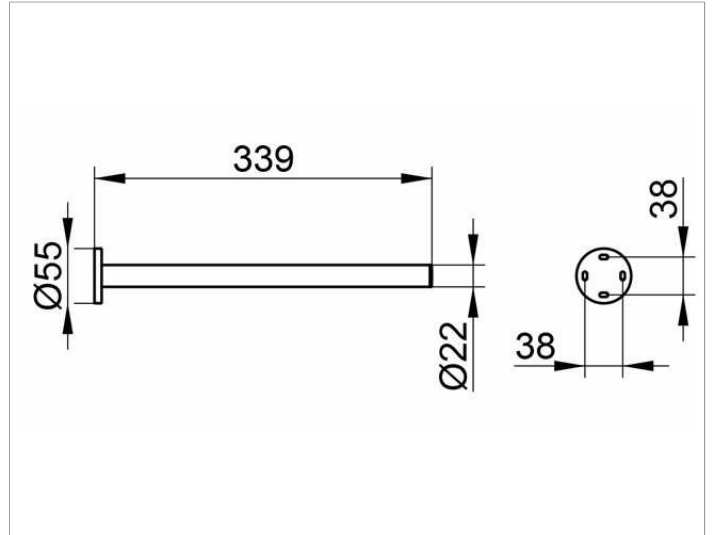

Plan
14923170000 Towel holder

PRODUCT

DRAWING

PRODUCT ATTRIBUTES

fixed

SURFACE

aluminium silver anodized (E6 EV1)

DIMENSION

340 mm