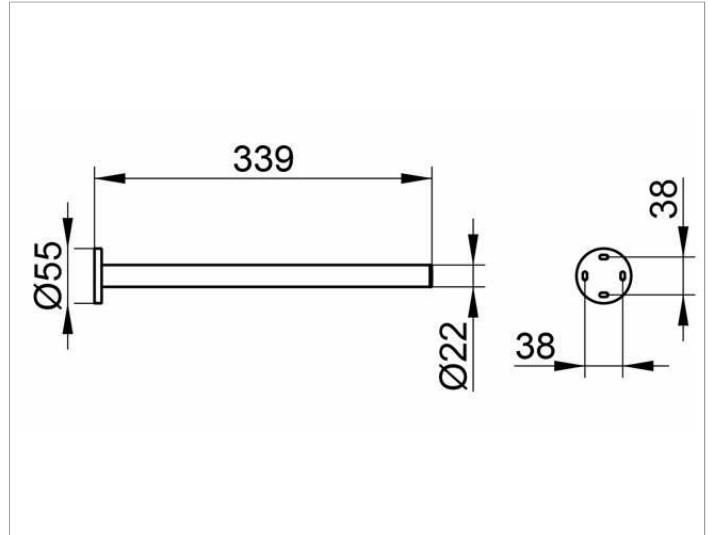

Plan  
14923010000 Towel holder

**PRODUCT**

**DRAWING**

**PRODUCT ATTRIBUTES**

fixed

**SURFACE**

chrome-plated

**DIMENSION**

340 mm