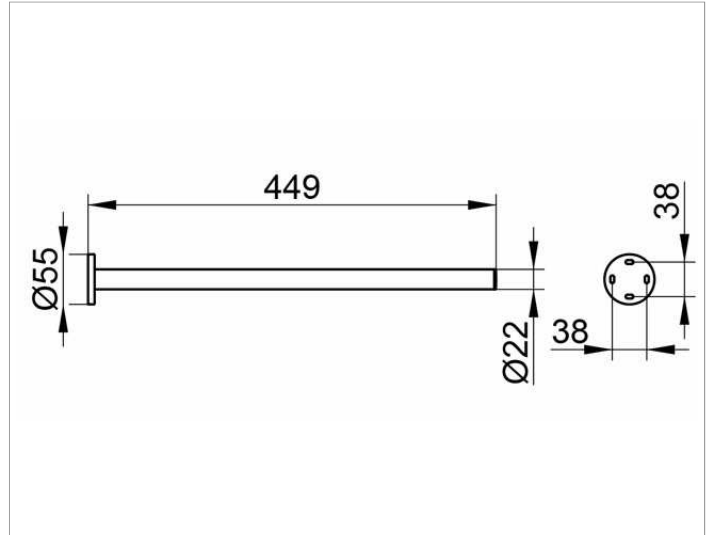

Plan  
14920170000 Towel holder

**PRODUCT**

**DRAWING**

**PRODUCT ATTRIBUTES**

fixed

**SURFACE**

aluminium silver anodized (E6 EV1)

**DIMENSION**

450 mm