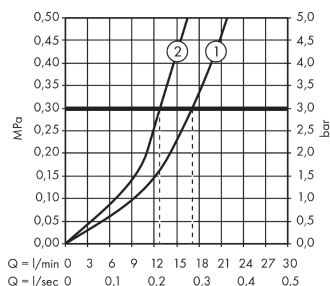

Article Details

Price excl. VAT

£ 400.00

Technology

Product image

Scale drawing

Flowchart

- ① Rate of flow mixer
- ② Rate of flow stop valve