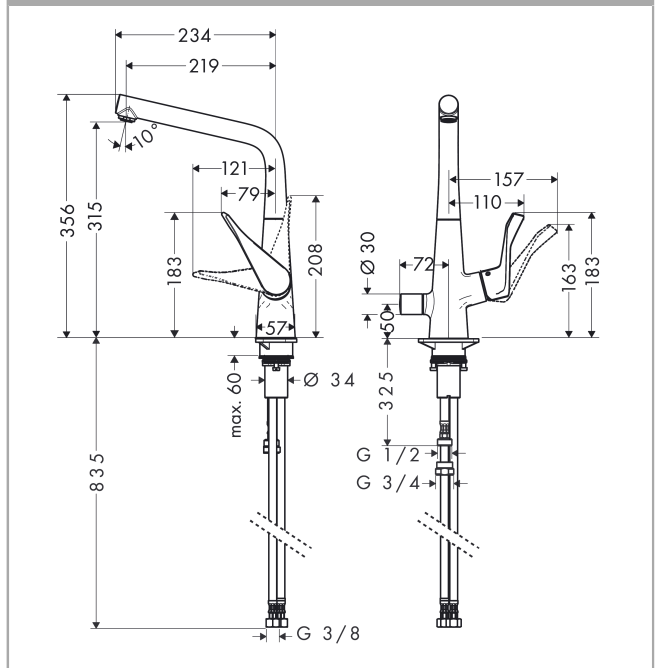

Metris M71

Single lever kitchen mixer 320 with shut-off valve for additional appliance, single spray mode

Surfaces: chrome Art. no. : 14888000

Description

product features

- ComfortZone 320 provides space for greater freedom of movement
- Swivel spout can be adjusted in 3 steps 110°, 150° or 360°
- laminar spray
- with integrated shut-off valve
- Maximum flow rate (at 3 bar): 13 l/min
- ceramic cartridge
- 3/8" hose connections
- Significantly reduced splashing by soft start of the water flow

Article Details

Price excl. VAT

£ 400.00

Technology

Product image

Scale drawing

Flowchart

- ① Rate of flow mixer
- ② Rate of flow stop valve