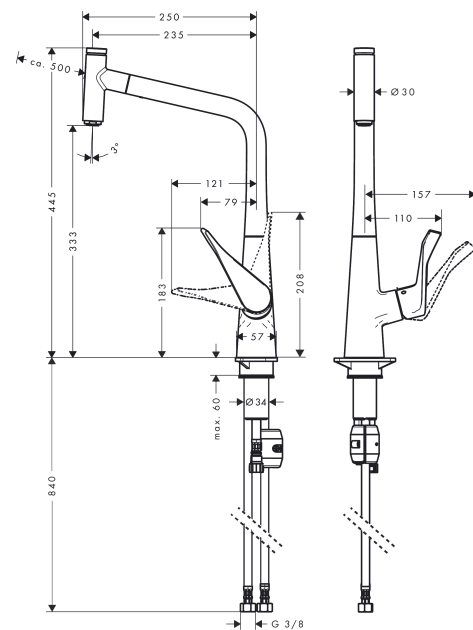

Metris Select M71

Single lever kitchen mixer 320 with pull-out spout, single spray mode

Surfaces: **stainless steel finish** Art. no. : **14884800**

Description

product features

- ComfortZone 320 provides space for greater freedom of movement
- Swivel spout adjustable in 2 steps to 110° or 150°
- laminar spray
- Select button for a comfortable start/stop of the water flow
- MagFit magnetic shower support
- Maximum flow rate (at 3 bar): 8 l/min
- ceramic cartridge
- 3/8" hose connections
- integrated non-return valve
- winner of the iF product design award 2015
- Significantly reduced splashing by soft start of the water flow

Article Details

Price excl. VAT

£ 658.33

Technology

Certificates

kiwa

Product image

Scale drawing

Metris Select M71

Single lever kitchen mixer 320 with pull-out spout, single spray mode

Surfaces: stainless steel finish Art. no. : 14884800

Flowchart