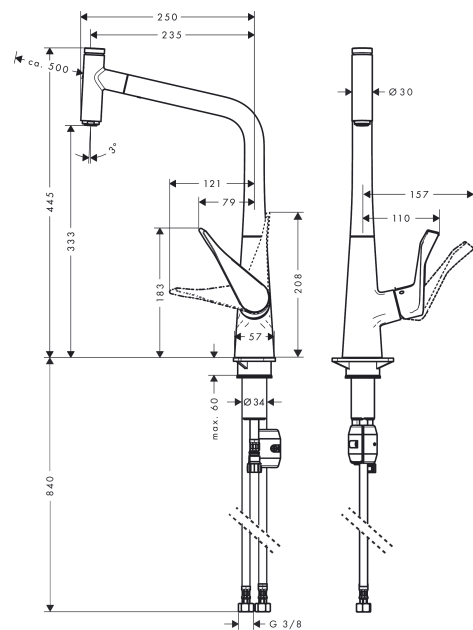

Metris Select M71

Single lever kitchen mixer 320 with pull-out spout, single spray mode

Surfaces: **chrome** Art. no. : **14884000**

Description

product features

- ComfortZone 320 provides space for greater freedom of movement
- Swivel spout adjustable in 2 steps to 110° or 150°
- laminar spray
- Select button for a comfortable start/stop of the water flow
- MagFit magnetic shower support
- Maximum flow rate (at 3 bar): 8 l/min
- ceramic cartridge
- 3/8" hose connections
- integrated non-return valve
- winner of the iF product design award 2015
- Significantly reduced splashing by soft start of the water flow

Article Details

Price excl. VAT

£ 512.50

Technology

Certificates

kiwa

Product image

Scale drawing

Metris Select M71
Single lever kitchen mixer 320 with pull-out spout, single spray mode
 Surfaces: **chrome** Art. no. : **14884000**

Flowchart