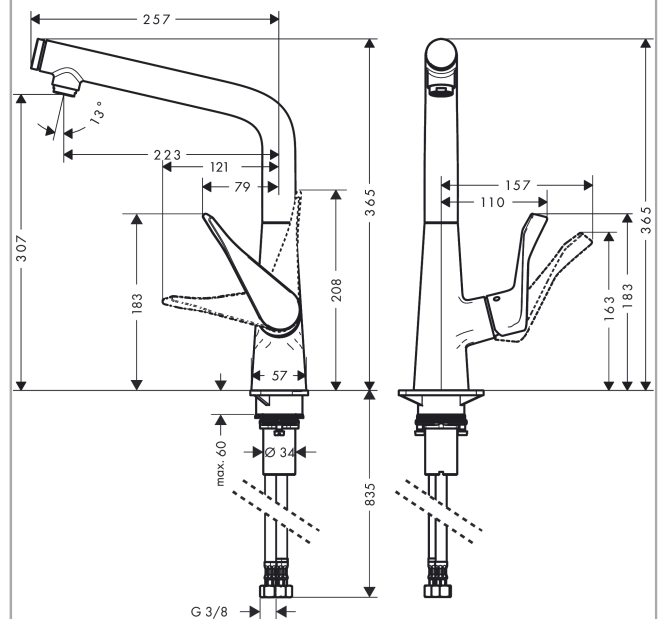

Scale drawing