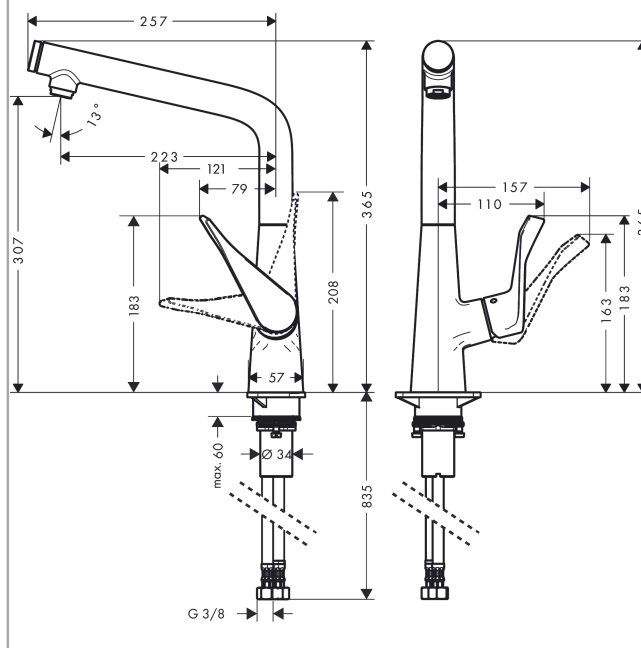

Scale drawing