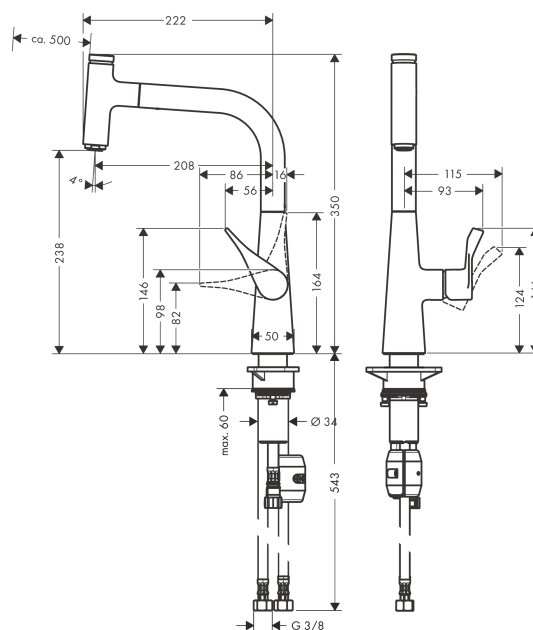

Metris Select M71

Single lever kitchen mixer 240 with pull-out spout, single spray mode

Surfaces: stainless steel finish Art. no. : 14857800

Description

product features

- ComfortZone 240 provides space for greater freedom of movement
- Swivel spout adjustable in 2 steps to 110° or 150°
- laminar spray
- Select button for a comfortable start/stop of the water flow
- MagFit magnetic shower support
- Maximum flow rate (at 3 bar): 8 l/min
- ceramic cartridge
- 3/8" hose connections
- integrated non-return valve
- Significantly reduced splashing by soft start of the water flow

Article Details

Price excl. VAT

£ 558.33

Technology

Certificates

kiwa

Product image

Scale drawing