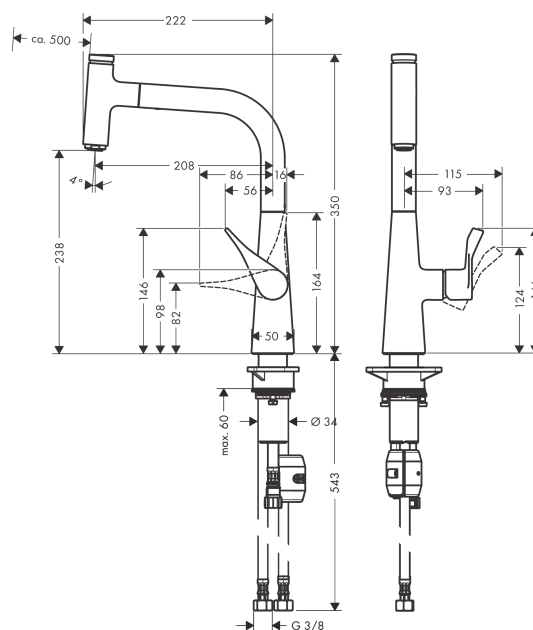

Metris Select M71

Single lever kitchen mixer 240 with pull-out spout, single spray mode

Surfaces: chrome Art. no. : 14857000

Description

product features

- ComfortZone 240 provides space for greater freedom of movement
- Swivel spout adjustable in 2 steps to 110° or 150°
- laminar spray
- Select button for a comfortable start/stop of the water flow
- MagFit magnetic shower support
- Maximum flow rate (at 3 bar): 8 l/min
- ceramic cartridge
- 3/8" hose connections
- integrated non-return valve
- Significantly reduced splashing by soft start of the water flow

Article Details

Price excl. VAT

£ 454.17

Technology

Certificates

kiwa

Product image

Scale drawing