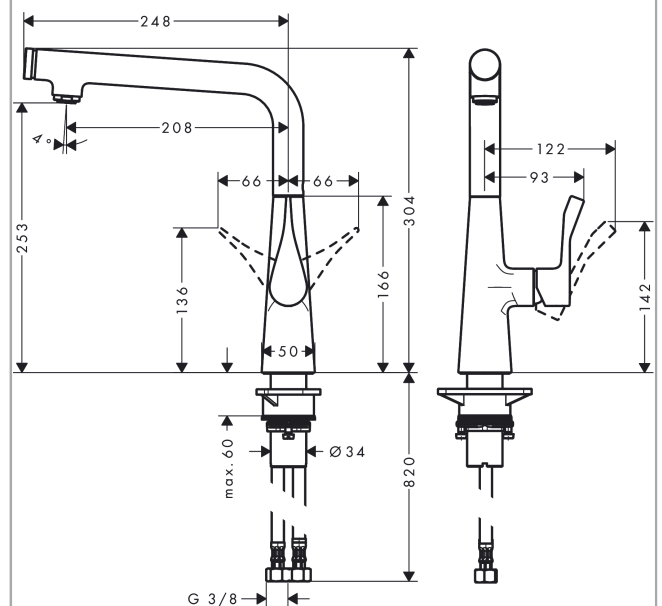

Scale drawing