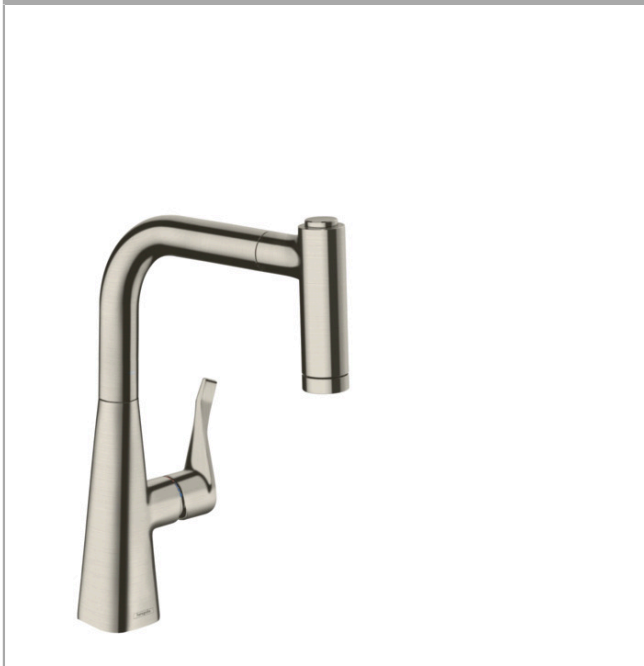

Metris M71

Single lever kitchen mixer 220 with pull out spray, 2 spray modes

Surfaces: stainless steel finish Art. no. : 14834800

Description

product features

- ComfortZone 220 provides space for greater freedom of movement
- Swivel spout adjustable in 2 steps to 110° or 150°
- laminar spray and spray jet
- lockable shower spray, spray return automatically through handle closing
- MagFit magnetic shower support
- quick connect hose
- Maximum flow rate (at 3 bar): 9 l/min
- ceramic cartridge
- 3/8" hose connections
- integrated non-return valve

Article Details

Price excl. VAT

£ 529.17

Technology

Certificates

kiwa

Product image