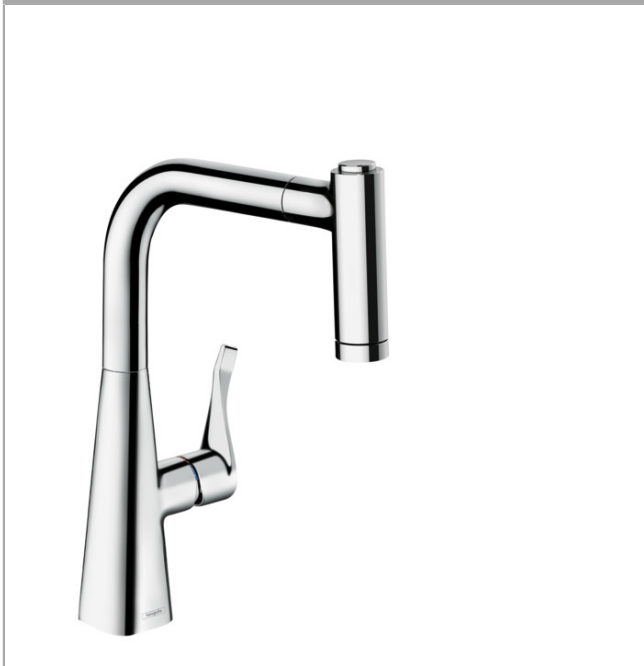

Metris M71

Single lever kitchen mixer 220 with pull out spray, 2 spray modes

Surfaces: **chrome** Art. no. : **14834000**

Description

product features

- ComfortZone 220 provides space for greater freedom of movement
- Swivel spout adjustable in 2 steps to 110° or 150°
- laminar spray and spray jet
- lockable shower spray, spray return automatically through handle closing
- MagFit magnetic shower support
- quick connect hose
- Maximum flow rate (at 3 bar): 9 l/min
- ceramic cartridge
- 3/8" hose connections
- integrated non-return valve

Article Details

Price excl. VAT

£ 416.67

Technology

Certificates

kiwa

Product image

Scale drawing