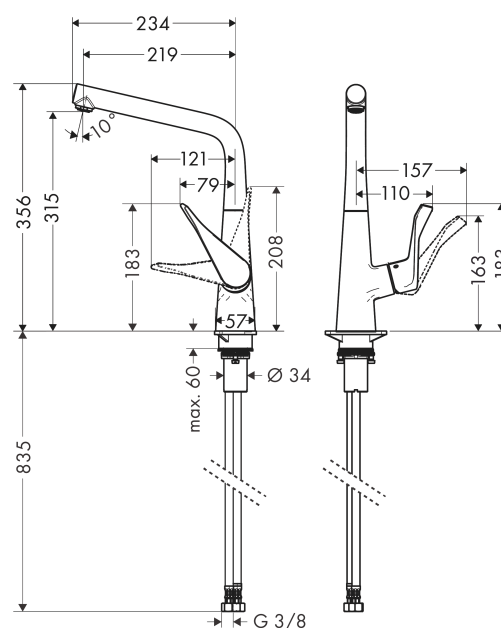

Metris M71

Single lever kitchen mixer 320, single spray mode
 Surfaces: **stainless steel finish** Art. no. : **14822800**

Description

product features

- ComfortZone 320 provides space for greater freedom of movement
- Swivel spout can be adjusted in 3 steps 110°, 150° or 360°
- laminar spray
- Maximum flow rate (at 3 bar): 13 l/min
- ceramic cartridge
- 3/8" hose connections
- operating pressure: min. 1 bar / max. 10 bar
- Significantly reduced splashing by soft start of the water flow
- WRAS 1903006
- Kiwa UK 1406711

Article Details

Price excl. VAT

£ 512.50

Technology

Certificates

kiwa

Product image

Scale drawing