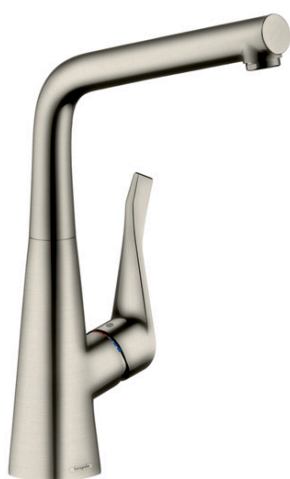

Metris M71

Single lever kitchen mixer 320, single spray mode
 Surfaces: **stainless steel finish** Art. no. : **14822800**

Description

product features

- ComfortZone 320 provides space for greater freedom of movement
- Swivel spout can be adjusted in 3 steps 110°, 150° or 360°
- laminar spray
- Maximum flow rate (at 3 bar): 13 l/min
- ceramic cartridge
- 3/8" hose connections
- operating pressure: min. 1 bar / max. 10 bar
- Significantly reduced splashing by soft start of the water flow
- WRAS 1903006
- Kiwa UK 1406711

Article Details

Price excl. VAT

£ 512.50

Technology

Certificates

kiwa

Product image

Scale drawing