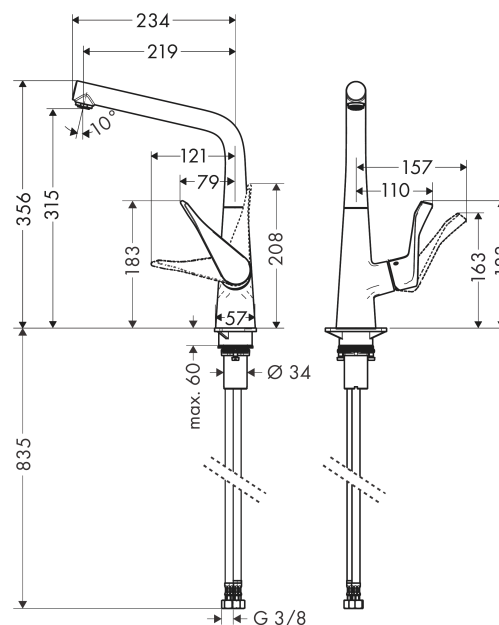

Metris M71

Single lever kitchen mixer 320, single spray mode

Surfaces: **chrome** Art. no. : **14822000**

Description

product features

- ComfortZone 320 provides space for greater freedom of movement
- Swivel spout can be adjusted in 3 steps 110°, 150° or 360°
- laminar spray
- Maximum flow rate (at 3 bar): 13 l/min
- ceramic cartridge
- 3/8" hose connections
- operating pressure: min. 1 bar / max. 10 bar
- Significantly reduced splashing by soft start of the water flow
- WRAS 1903006
- Kiwa UK 1406711

Article Details

Price excl. VAT

£ 345.83

Technology

Certificates

kiwa

Product image

Scale drawing