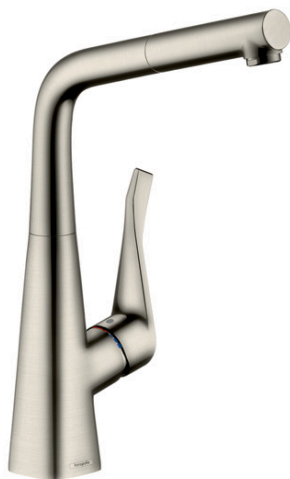

Metris M71

Single lever kitchen mixer 320 with pull-out spout, single spray mode

Surfaces: stainless steel finish Art. no. : 14821800

Description

product features

- ComfortZone 320 provides space for greater freedom of movement
- Swivel spout adjustable in 2 steps to 110° or 150°
- laminar spray
- MagFit magnetic shower support
- quick connect hose
- Maximum flow rate (at 3 bar): 10 l/min
- ceramic cartridge
- 3/8" hose connections
- integrated non-return valve
- operating pressure: min. 1 bar / max. 10 bar
- Significantly reduced splashing by soft start of the water flow

Article Details

Price excl. VAT

£ 529.17

Technology

Certificates

kiwa

Product image

Scale drawing