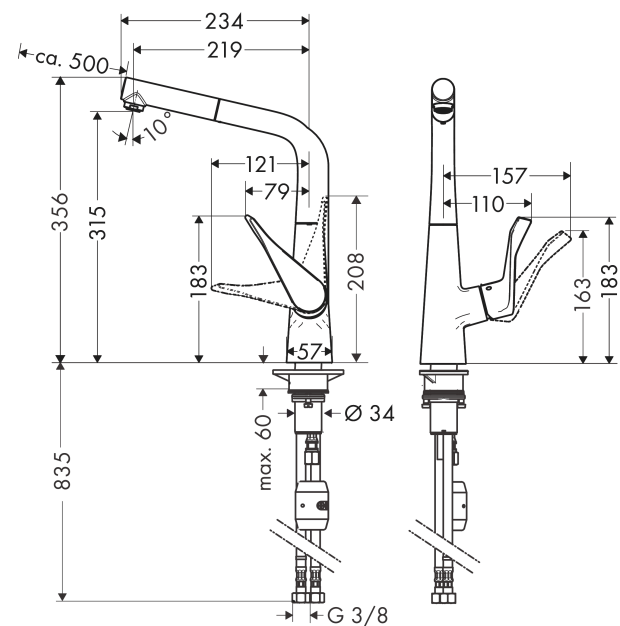

Metris M71

Single lever kitchen mixer 320 with pull-out spout, single spray mode

Surfaces: stainless steel finish Art. no. : 14821800

Description

product features

- ComfortZone 320 provides space for greater freedom of movement
- Swivel spout adjustable in 2 steps to 110° or 150°
- laminar spray
- MagFit magnetic shower support
- quick connect hose
- Maximum flow rate (at 3 bar): 10 l/min
- ceramic cartridge
- 3/8" hose connections
- integrated non-return valve
- operating pressure: min. 1 bar / max. 10 bar
- Significantly reduced splashing by soft start of the water flow

Article Details

Price excl. VAT

£ 529.17

Technology

Certificates

kiwa

Product image

Scale drawing