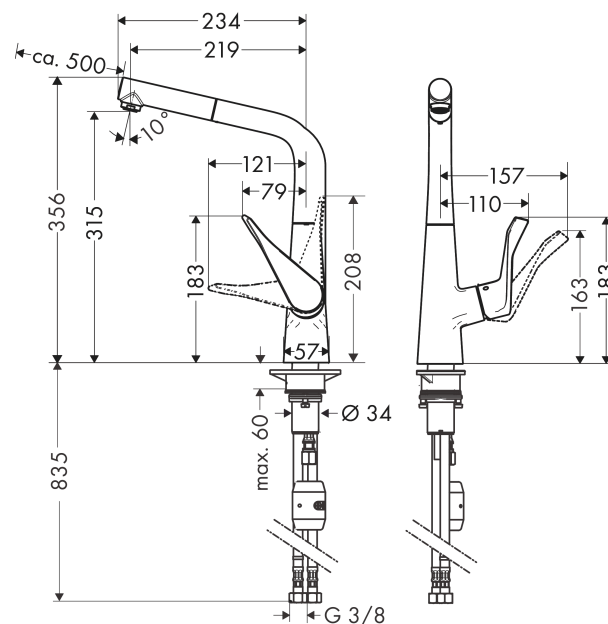

Metris M71

Single lever kitchen mixer 320 with pull-out spout, single spray mode

Surfaces: **chrome** Art. no. : **14821000**

Description

product features

- ComfortZone 320 provides space for greater freedom of movement
- Swivel spout adjustable in 2 steps to 110° or 150°
- laminar spray
- MagFit magnetic shower support
- quick connect hose
- Maximum flow rate (at 3 bar): 10 l/min
- ceramic cartridge
- 3/8" hose connections
- integrated non-return valve
- operating pressure: min. 1 bar / max. 10 bar
- Significantly reduced splashing by soft start of the water flow

Article Details

Price excl. VAT

£ 395.83

Technology

Certificates

kiwa

Product image

Scale drawing