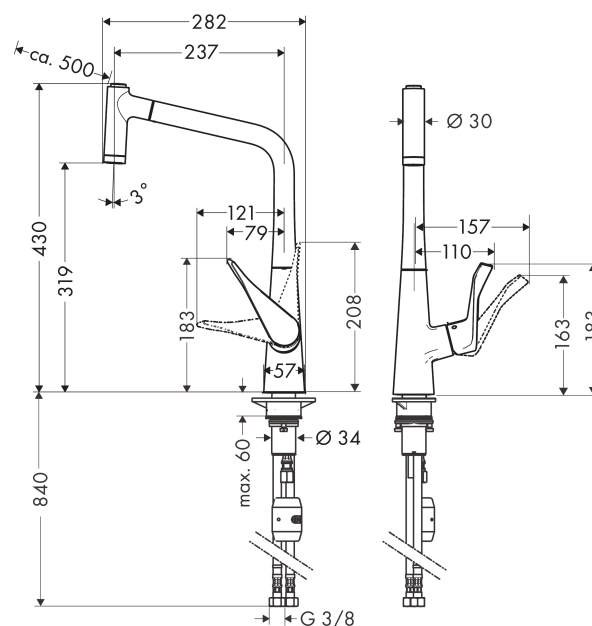

Metris M71

Single lever kitchen mixer 320 with pull-out spray, 2 spray modes

Surfaces: stainless steel finish Art. no. : 14820800

Description

product features

- ComfortZone 320 provides space for greater freedom of movement
- Swivel spout adjustable in 2 steps to 110° or 150°
- laminar spray and spray jet
- lockable shower spray, spray return automatically through handle closing
- MagFit magnetic shower support
- quick connect hose
- Maximum flow rate (at 3 bar): 10 l/min
- ceramic cartridge
- 3/8" hose connections
- integrated non-return valve
- operating pressure: min. 1 bar / max. 10 bar

Article Details

Price excl. VAT

£ 658.33

Technology

Certificates

kiwa

Product image

Scale drawing