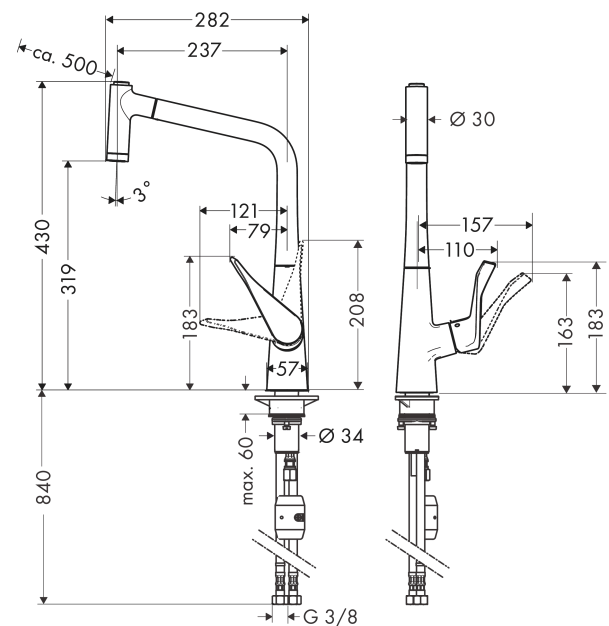

Metris M71

Single lever kitchen mixer 320 with pull-out spray, 2 spray modes

Surfaces: **chrome** Art. no. : **14820000**

Description

product features

- ComfortZone 320 provides space for greater freedom of movement
- Swivel spout adjustable in 2 steps to 110° or 150°
- laminar spray and spray jet
- lockable shower spray, spray return automatically through handle closing
- MagFit magnetic shower support
- quick connect hose
- Maximum flow rate (at 3 bar): 10 l/min
- ceramic cartridge
- 3/8" hose connections
- integrated non-return valve
- operating pressure: min. 1 bar / max. 10 bar

Article Details

Price excl. VAT

£ 512.50

Technology

Certificates

kiwa

Product image

Scale drawing