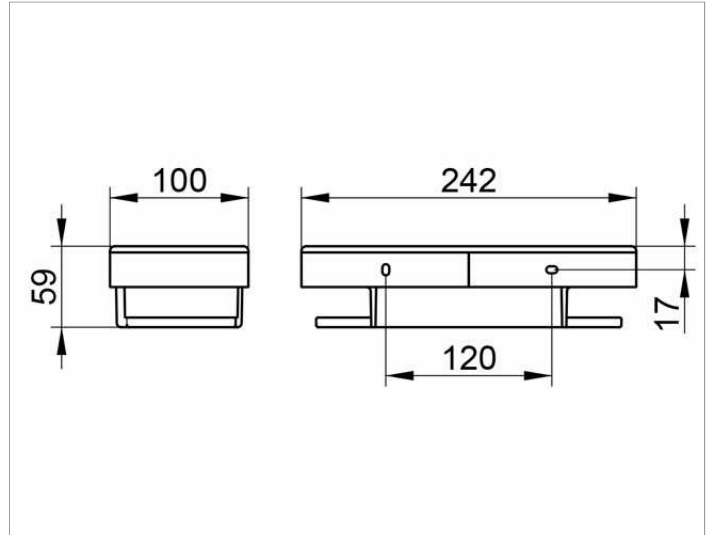

Smart.2
14758010100 Shower basket

PRODUCT

DRAWING

PRODUCT ATTRIBUTES

with detachable synthetic insert

SURFACE

chrome-plated/white