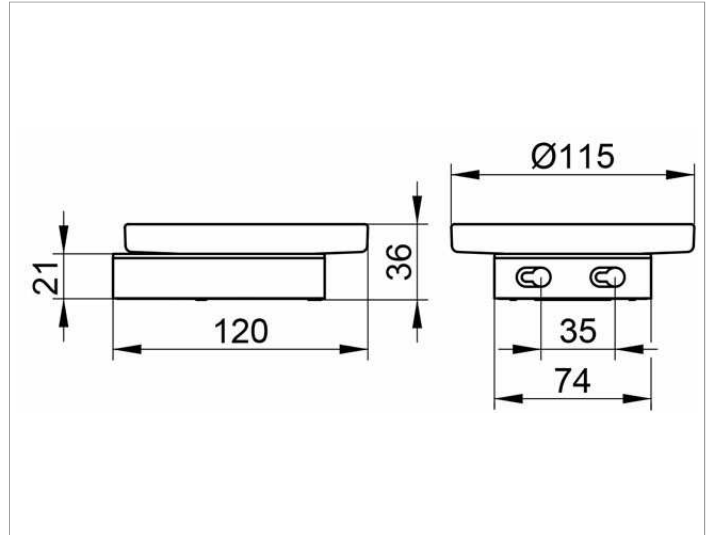

Smart.2
14755019000 Soap holder

PRODUCT

DRAWING

PRODUCT ATTRIBUTES

with detachable crystal soap dish

SURFACE

chrome-plated