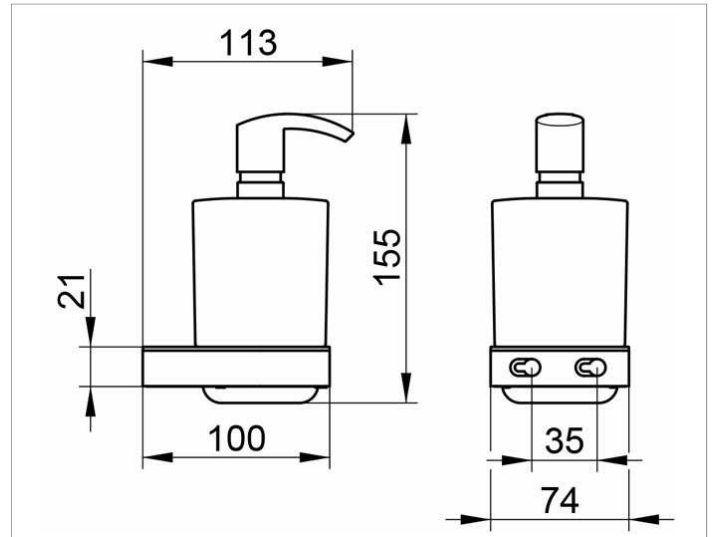

Smart.2

14752010100 Lotion dispenser

PRODUCT

DRAWING

PRODUCT ATTRIBUTES

opaque synthetic, matt, complete with pump and holder
Capacity: approx. 200 ml,
Dosage: approx. 0,5 ml/stroke

SURFACE

chrome-plated/white