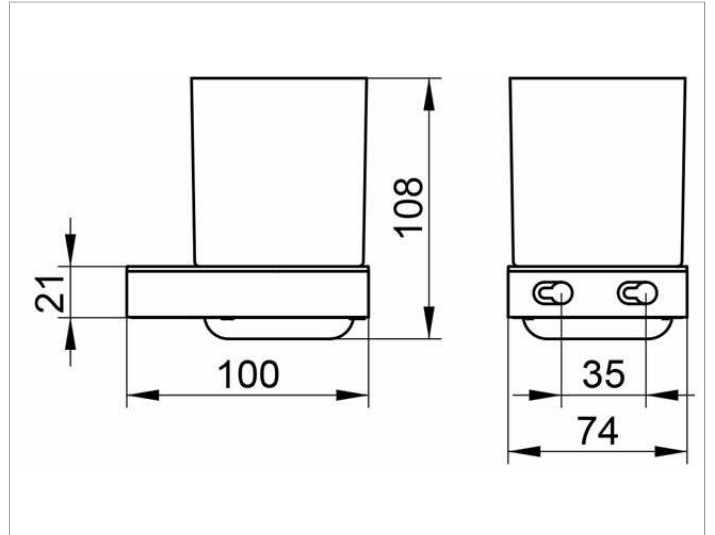

Smart.2
14750019000 Tumbler holder

PRODUCT

DRAWING

PRODUCT ATTRIBUTES

complete with crystal glass tumbler

SURFACE

chrome-plated