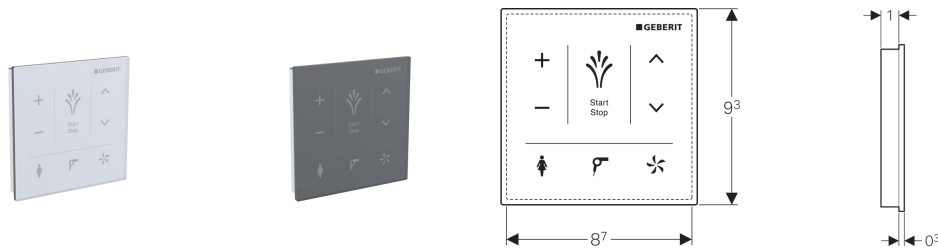

Wall-mounted control panel for Geberit AquaClean

Application purposes

- For manual, wireless operation of the shower toilet functions
- For exposed installation
- For Geberit AquaClean Tuma Comfort
- For Geberit AquaClean Mera WC complete solutions

- Surface made of glass
- Connection via bluetooth
- Power supply by battery
- Warning when the battery is low

Characteristics

- Capacitive user interface

Scope of delivery

- 3 lithium batteries, type CR 2032
- Fastening material

Art. no.	Surface / colour	B	H
147.038.SI.1	glass / white	9.3 cm	9.3 cm
147.038.SJ.1	glass / black	9.3 cm	9.3 cm

Created with Geberit online product catalogue - 21/06/2018