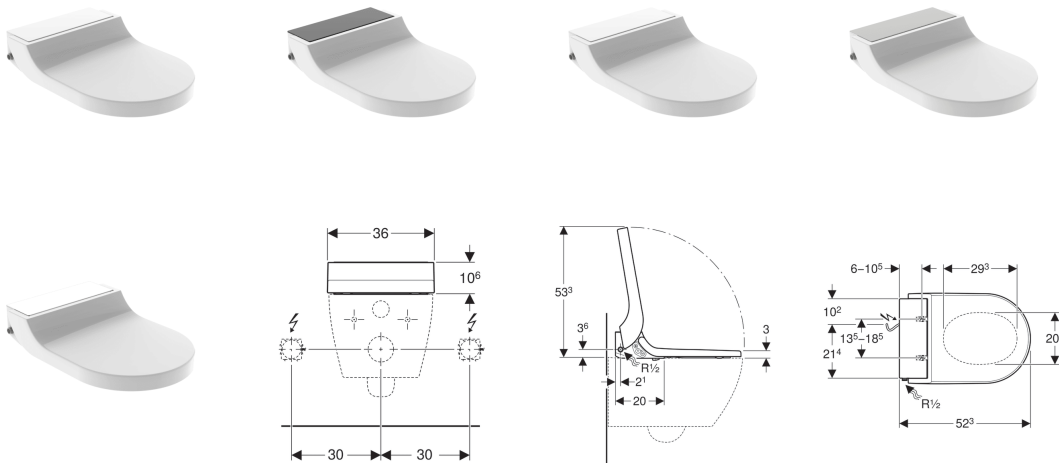

Geberit AquaClean Tuma Comfort WC enhancement solution

Application purposes

- For convenient and odourless toilet use
- For gently cleaning the anal and vaginal areas with water
- For subsequent mounting on WC ceramic appliances (replaces WC seat and WC lid)

Characteristics

- Water heating via continuous flow heater
- Anal shower with WhirlSpray shower technology
- Separate Lady shower nozzle in protected park position
- Continuous flow heater can be deactivated
- Spray arm with nozzle can be extended for anal and vaginal area
- Spray intensity can be set to five different levels
- Spray arm can be set to five different positions
- Adjustable oscillating spray (automatic forward and reverse motion of the spray arm)
- Automatic pre- and postrinsing of the spray nozzle with fresh water
- Descaling programme
- User detection
- Odour extraction with ceramic honey comb filter can be activated
- Odour extraction unit with run-on function
- Dryer can be activated
- WC seat with rapid heating function
- WC seat and WC lid with SoftClosing
- WC lid with SoftOpening
- Functions and settings via remote control
- Four user profiles can be programmed
- Water supply connection on the left
- Mains connection at rear, with hidden pipe-laying option to the left or right
- Mains connection cable can be cut to length
- Approval in accordance with (DIN) EN 1717 / (DIN) EN 13077
- Compatible with Geberit AquaClean app
- Shower water temperature can be adjusted via Geberit AquaClean App

Scope of delivery

- Reinforced braided hose 3/8" with bend 1/2"
- Spray shield
- Compensation pad for WC seat / ceramic appliance
- Ceramic honeycomb filter
- Descaling agent, 125 ml
- Cleaning set
- Remote control with wall-mounted case and battery CR2032
- Fastening material