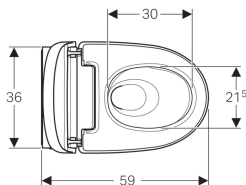

Geberit AquaClean Mera Classic WC complete solution, wall-hung WC

Application purposes

- For convenient and odourless toilet use
- For gently cleaning the anal and vaginal areas with water

Characteristics

- Hybrid hot water system with continuous flow heater and storage water heater
- Anal shower with double-nozzle WhirlSpray shower technology
- Separate Lady shower nozzle in protected park position
- Adjustable shower water temperature
- Spray intensity can be set to five different levels
- Spray arm can be set to five different positions
- Adjustable oscillating spray (automatic forward and reverse motion of the spray arm)
- Automatic pre- and postrinsing of the spray nozzle with fresh water
- Descaling programme
- Rimless WC ceramic appliance featuring TurboFlush flush technology
- Washdown WC with dirt-repellent ceramic surface
- User detection
- Odour extraction with ceramic honey comb filter can be activated
- Odour extraction unit with run-on function
- Dryer can be activated
- Dryer arm can be extended
- Adjustable dryer temperature
- WC seat and WC lid with SoftClosing
- WC lid with SoftOpening
- Functions and settings via remote control
- Four user profiles can be programmed
- Compatible with Geberit AquaClean app
- Water supply connection on the left, hidden behind the WC ceramic
- Mains connection with flexible three-wire sheathed cable, on the right side, hidden behind the WC ceramic

- External water supply connection on the left possible with accessories
- External mains connection with power outlet on the right possible
- Premounted sound insulation
- Approval in accordance with (DIN) EN 1717 / (DIN) EN 13077

Technical data

Protection class	I
Protection degree	IPX4
Nominal voltage	230 V AC
Mains frequency	50 Hz
Power consumption	2000 W
Power consumption standby	≤ 0.5 W
Flow pressure	0.5-10 bar
Operating temperature	5-40 °C
Water temperature, adjustment range	34-40 °C
Calculated flow rate	0.03 l/s
Minimum flow pressure for calculated flow rate	0.5 bar
Spray time	30-50 s
Maximum load WC seat	150 kg

Scope of delivery

- Water supply connection set for Geberit Sigma concealed cistern 12 cm and Geberit Omega concealed cistern 12 cm, installation height 112 cm
- Female socket for mains connection
- Spray shield
- Descaling agent, 125 ml
- Cleaning set
- Connection set for WC, ø 90 mm
- Remote control with wall-mounted case and battery CR2032
- Fastening material