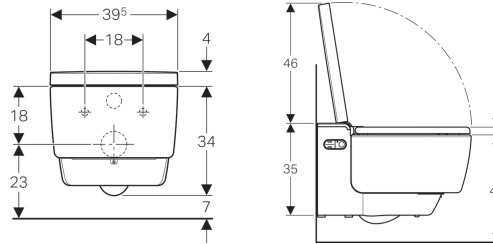

Geberit AquaClean Mera Classic WC complete solution, wall-hung WC

Application purposes

- For convenient and odourless toilet use
- For gently cleaning the anal and vaginal areas with water

Characteristics

- Hybrid hot water system with continuous flow heater and storage water heater
- Anal shower with double-nozzle WhirlSpray shower technology
- Separate Lady shower nozzle in protected park position
- Adjustable shower water temperature
- Spray intensity can be set to five different levels
- Spray arm can be set to five different positions
- Adjustable oscillating spray (automatic forward and reverse motion of the spray arm)
- Automatic pre- and postrinsing of the spray nozzle with fresh water
- Descaling programme
- Rimless WC ceramic appliance featuring TurboFlush flush technology
- Washdown WC with dirt-repellent ceramic surface
- User detection
- Odour extraction with ceramic honey comb filter can be activated
- Odour extraction unit with run-on function
- Dryer can be activated
- Dryer arm can be extended
- Adjustable dryer temperature
- WC seat and WC lid with SoftClosing
- WC lid with SoftOpening
- Functions and settings via remote control
- Four user profiles can be programmed
- Compatible with Geberit AquaClean app
- Water supply connection on the left, hidden behind the WC ceramic
- Mains connection with flexible three-wire sheathed cable, on the right side, hidden behind the WC ceramic

- External water supply connection on the left possible with accessories
- External mains connection with power outlet on the right possible
- Premounted sound insulation
- Approval in accordance with (DIN) EN 1717 / (DIN) EN 13077

Technical data

Protection class	I
Protection degree	IPX4
Nominal voltage	230 V AC
Mains frequency	50 Hz
Power consumption	2000 W
Power consumption standby	≤ 0.5 W
Flow pressure	0.5-10 bar
Operating temperature	5-40 °C
Water temperature, adjustment range	34-40 °C
Calculated flow rate	0.03 l/s
Minimum flow pressure for calculated flow rate	0.5 bar
Spray time	30-50 s
Maximum load WC seat	150 kg

Scope of delivery

- Water supply connection set for Geberit Sigma concealed cistern 12 cm and Geberit Omega concealed cistern 12 cm, installation height 112 cm
- Female socket for mains connection
- Spray shield
- Descaling agent, 125 ml
- Cleaning set
- Connection set for WC, ø 90 mm
- Remote control with wall-mounted case and battery CR2032
- Fastening material