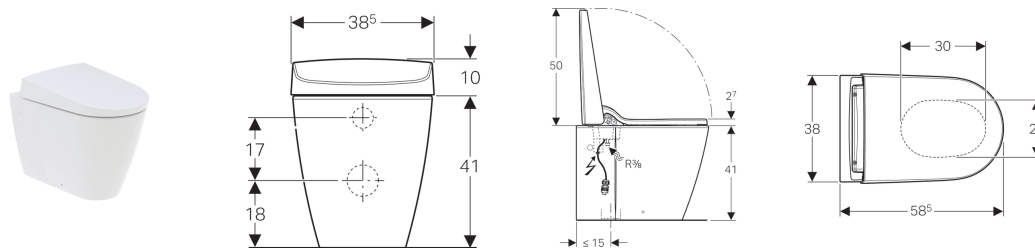

## Geberit AquaClean Sela WC complete solution, floor-standing WC

### Application purposes

- For convenient toilet use
- For gently cleaning the anal area with water

### Characteristics

- WC lid with SoftOpening
- WC seat and WC lid with SoftClosing
- Integrated storage water heater
- Adjustable storage water heater operating mode (ON/OFF/economy mode)
- User detection for water heating
- Washdown WC with dirt-repellent ceramic surface
- Spray arm with nozzle can be extended for anal area
- Spray arm can be set to five different positions
- Anal shower with WhirlSpray shower technology
- Spray intensity can be set to five different levels
- Adjustable oscillating spray (automatic forward and reverse motion of the spray arm)
- Automatic pre- and postrinsing of the spray nozzle with fresh water
- Most recently used settings are stored automatically
- Water supply connection on the left, hidden behind the WC ceramic
- Mains connection with flexible three-wire sheathed cable, on the right side, hidden behind the WC ceramic
- External water supply connection on the left possible with accessories
- External mains connection with power outlet on the right possible
- Floor inlets of 7–25 cm from wall in combination with Geberit Monolith sanitary modules for floor-standing WCs possible
- Approval in accordance with (DIN) EN 1717 / (DIN) EN 13077