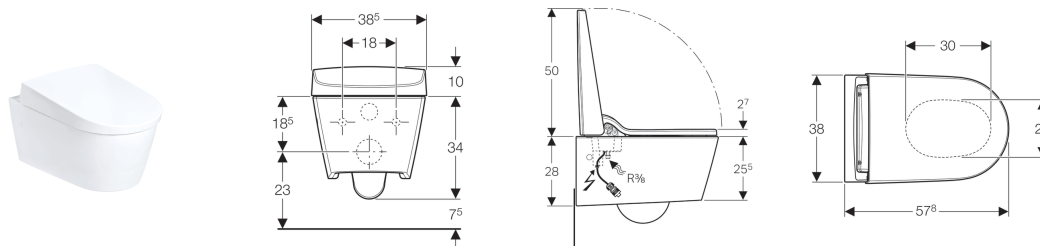

Geberit AquaClean Sela WC complete solution, wall-hung WC

Application purposes

- For convenient toilet use
- For gently cleaning the anal area with water

Characteristics

- WC lid with SoftOpening
- WC seat and WC lid with SoftClosing
- Integrated storage water heater
- Adjustable storage water heater operating mode (ON/OFF/ economy mode)
- User detection for water heating
- Washdown WC with dirt-repellent ceramic surface
- Spray arm with nozzle can be extended for anal area
- Spray arm can be set to five different positions
- Anal shower with WhirlSpray shower technology
- Spray intensity can be set to five different levels
- Adjustable oscillating spray (automatic forward and reverse motion of the spray arm)
- Automatic pre- and postrinsing of the spray nozzle with fresh water
- Water supply connection on the left, hidden behind the WC ceramic
- Mains connection with flexible three-wire sheathed cable, on the right side, hidden behind the WC ceramic
- External water supply connection on the left possible with accessories
- External mains connection with power outlet on the right possible
- Most recently used settings are stored automatically
- Approval in accordance with (DIN) EN 1717 / (DIN) EN 13077

Scope of delivery

- Water supply connection set for Geberit Sigma concealed cistern 12 cm and Geberit Omega concealed cistern 12 cm, installation height 112 cm
- Female socket for mains connection
- Sound insulation set
- Blind plug for WC ceramic appliance
- Compensation pad for WC seat / ceramic appliance
- Spray shield
- Cleaning set
- Remote control with wall-mounted case and battery CR2032
- Fastening material