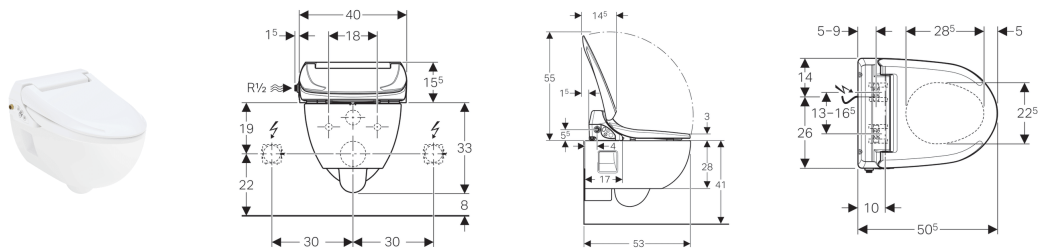

Geberit AquaClean 4000 set of WC enhancement solution with wall-hung WC

Application purposes

- For convenient toilet use
- For gently cleaning the anal area with water

Characteristics

- Rimless WC ceramic appliance
- Washdown WC with dirt-repellent ceramic surface
- WC seat and WC lid with SoftClosing
- Integrated storage water heater
- Spray arm with nozzle can be extended for anal area
- Spray intensity can be set to five different levels
- Automatic pre- and postrinsing of the spray nozzle with fresh water
- Shower spray gradually cools down continuously during shower procedure
- Adjustable storage water heater operating mode (ON/OFF/ economy mode)
- User detection for water heating
- Most recently used settings are stored automatically
- Water supply connection on the left
- Mains connection at rear, with hidden pipe-laying option to the left or right
- Mains connection cable can be cut to length
- Approval in accordance with (DIN) EN 1717 / (DIN) EN 13077

Technical data

Protection class	I
Protection degree	IPX4
Nominal voltage	230 V AC
Mains frequency	50-60 Hz
Power consumption	800 W
Power consumption standby / with heating switched on	0.45/5.8 W
Cable length	2 m
Flow pressure	0.5-10 bar
Operating temperature	10-40 °C
Water temperature, factory setting	37 °C
Calculated flow rate	0.04 l/s
Minimum flow pressure for calculated flow rate	0.5 bar
Spray time	20 s
Maximum load WC seat	150 kg

Scope of delivery

- Water supply connection set for left connection, for exposed cistern
- Spray shield
- Compensation pad for WC seat / ceramic appliance
- Fastening material
- Wall-hung WC ceramic appliance
- Water supply connection set for Geberit Sigma concealed cistern 12 cm and Geberit Omega concealed cistern 12 cm, installation height 112 cm
- Connection set for WC, \varnothing 90 mm
- Sound insulation set