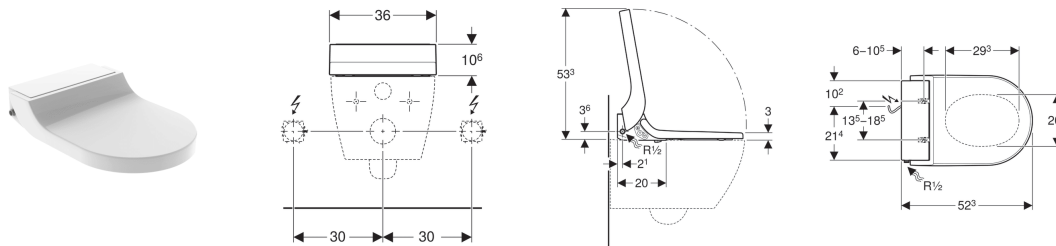

### Application purposes

- For convenient toilet use
- For gently cleaning the anal area with water
- For subsequent mounting on WC ceramic appliances (replaces WC seat and WC lid)

### Characteristics

- Water heating via continuous flow heater
- Anal shower with WhirlSpray shower technology
- Spray arm with nozzle can be extended for anal area
- Spray intensity can be set to five different levels
- Oscillating spray (automatic forward and reverse motion of the spray arm)
- Automatic pre- and postrinsing of the spray nozzle with fresh water
- Descaling programme
- WC seat and WC lid with SoftClosing
- WC lid with SoftOpening
- Water supply connection on the left
- Mains connection at rear, with hidden pipe-laying option to the left or right
- Mains connection cable can be cut to length
- Approval in accordance with (DIN) EN 1717 / (DIN) EN 13077
- Compatible with Geberit AquaClean app
- Shower water temperature can be adjusted via Geberit AquaClean App
- Continuous flow heater can be deactivated via Geberit AquaClean app
- Spray arm can be set to five different positions via Geberit AquaClean app

### Technical data

Protection class	I
Protection degree	IPX4
Nominal voltage	230 V AC
Mains frequency	50 Hz
Power consumption	2000 W
Power consumption standby	≤ 0.5 W
Cable length	2 m
Flow pressure	0.5–10 bar
Operating temperature	5–40 °C
Water temperature, adjustment range	34–40 °C
Water temperature, factory setting	37 °C
Calculated flow rate	0.02 l/s
Minimum flow pressure for calculated flow rate	0.5 bar
Spray time	50 s
Maximum load WC seat	150 kg

### Scope of delivery

- Reinforced braided hose 3/8" with bend 1/2"
- Spray shield
- Fastening material