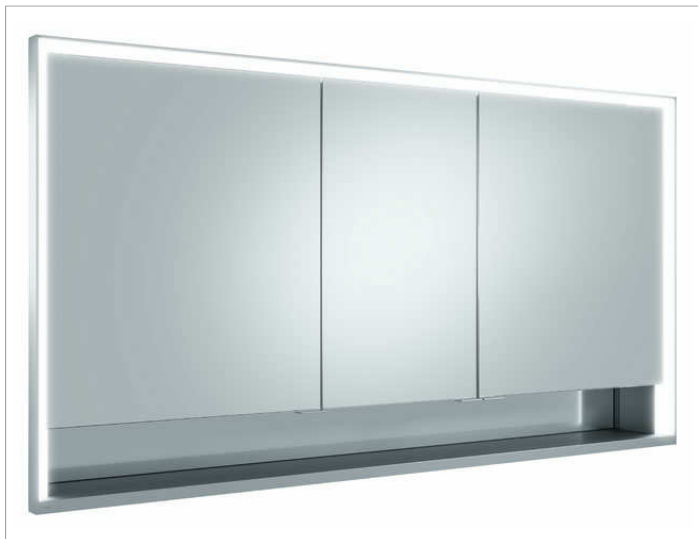

**Royal Lumos**  
**14316171331 Mirror cabinet**

**PRODUCT**

**DRAWING**

**PRODUCT ATTRIBUTES**

for recessed installation,  
 adjustable light colour from 2700 kelvin (warm white)  
 to 6500 kelvin (daylight),  
 3 hinged double sided crystal mirrored doors,  
 Body: aluminium silver anodized  
 interior rear wall mirrored  
 Operation:  
 key panel with capacitive touch sensor,  
 integrated extension function for e.g. light switch  
 Illumination:  
 frame lighting and washbasin/shelf light separately,  
 infinitely dimmable and can be switched on/off  
 LED 68 watt (lifespan > 30.000 hours)  
 infinitely dimmable, lamps non-exchangeable  
 EEK: A++, A+, A , 68 kWh/1000h

**EQUIPMENT**

- 1 shaver socket
- 3 x 2 adjustable glass shelves
- storage space across full width
- soft-closing doors

**SURFACE**

silver anodized

**DIMENSION**

1400 x 735 x 165 mm