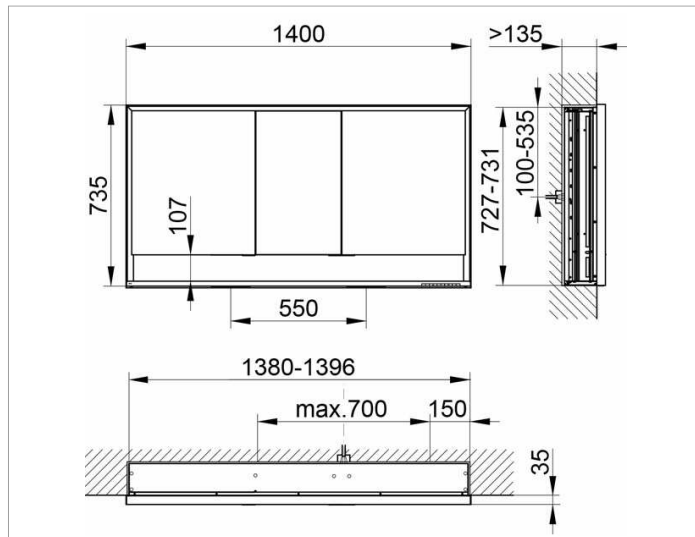

**Royal Lumos**  
**14316171331 Mirror cabinet**

**PRODUCT**

**DRAWING**

**PRODUCT ATTRIBUTES**

for recessed installation,  
 adjustable light colour from 2700 kelvin (warm white)  
 to 6500 kelvin (daylight),  
 3 hinged double sided crystal mirrored doors,  
 Body: aluminium silver anodized  
 interior rear wall mirrored  
 Operation:  
 key panel with capacitive touch sensor,  
 integrated extension function for e.g. light switch  
 Illumination:  
 frame lighting and washbasin/shelf light separately,  
 infinitely dimmable and can be switched on/off  
 LED 68 watt (lifespan > 30.000 hours)  
 infinitely dimmable, lamps non-exchangeable  
 EEK: A++, A+, A , 68 kWh/1000h

**EQUIPMENT**

- 1 shaver socket
- 3 x 2 adjustable glass shelves
- storage space across full width
- soft-closing doors

**SURFACE**

silver anodized

**DIMENSION**

1400 x 735 x 165 mm