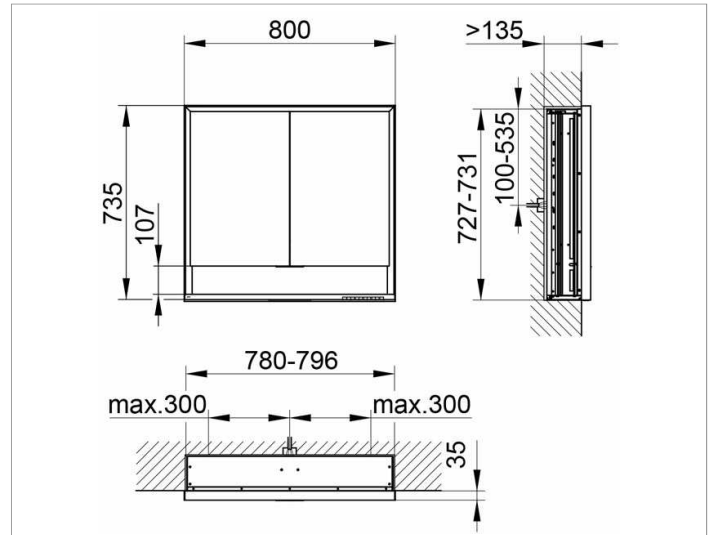

**Royal Lumos**  
**14312171331 Mirror cabinet**

**PRODUCT**

**DRAWING**

**PRODUCT ATTRIBUTES**

for recessed installation,  
 adjustable light colour from 2700 kelvin (warm white)  
 to 6500 kelvin (daylight),  
 2 hinged double sided crystal mirrored doors,  
 Body: aluminium silver anodized  
 interior rear wall mirrored  
 Operation:  
 key panel with capacitive touch sensor,  
 integrated extension function for e.g. light switch  
 Illumination:  
 frame lighting and washbasin/shelf light separately,  
 infinitely dimmable and can be switched on/off  
 LED 56 watt (lifespan > 30.000 hours)  
 infinitely dimmable, lamps non-exchangeable  
 EEK: A++, A+, A, 56 kWh/1000h

**EQUIPMENT**

- 1 shaver socket
- 2 x 2 adjustable glass shelves
- storage space across full width
- soft-closing doors

**SURFACE**

silver anodized

**DIMENSION**

800 x 735 x 165 mm