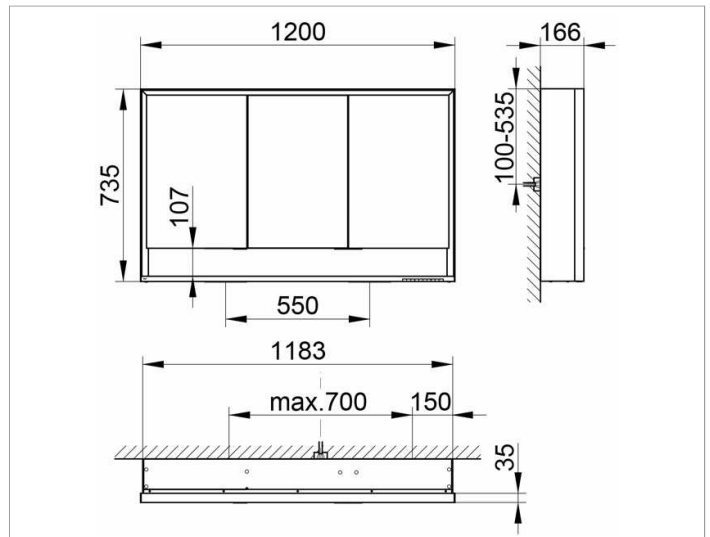

**Royal Lumos**  
**14305171331 Mirror cabinet**

**PRODUCT**

**DRAWING**

**PRODUCT ATTRIBUTES**

wall mounted,  
 adjustable light colour from 2700 kelvin (warm white)  
 to 6500 kelvin (daylight),  
 3 hinged double sided crystal mirrored doors,  
 Body: aluminium silver anodized  
 Body panels made from rear-lacquered white glass  
 interior rear wall mirrored  
 Operation:  
 key panel with capacitive touch sensor,  
 integrated extension function for e.g. light switch  
 Illumination:  
 frame lighting and washbasin/shelf light separately,  
 infinitely dimmable and can be switched on/off  
 LED 65 watt (lifespan > 30.000 hours)  
 infinitely dimmable, lamps non-exchangeable  
 EEK: A++, A+, A , 65 kWh/1000h

**EQUIPMENT**

- 1 shaver socket
- 3 x 2 adjustable glass shelves
- storage space across full width
- soft-closing doors

**SURFACE**

silver anodized

**DIMENSION**

1200 x 735 x 165 mm