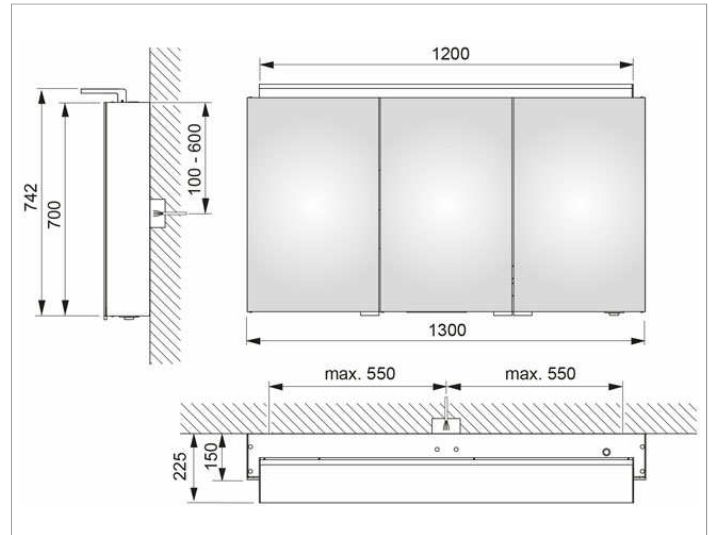

Royal L1

13606171332 Mirror cabinet

PRODUCT

DRAWING

PRODUCT ATTRIBUTES

3 hinged double sided crystal mirror doors,
exterior body sides mirrored, 2 interior drawers

Operation:

External dimmer with the functions:

- on/off
- dim
- Changing between 3 lighting options

Illumination:

Attachment light with direct illumination and indirect wall
lighting, additional washbasin illumination in the bottom
panel

light colour 3000 kelvin (warm white),
LED 44 watt (lifespan > 30.000 hours)

infinitely dimmable, lamps non-exchangeable

EEK: A++, A+, A , 44 kWh/1000h

EQUIPMENT

- 1 shaver socket (internal)
- 3 x 3 adjustable glass shelves

SURFACE

silver anodized

DIMENSION

1300 x 742 x 150 mm