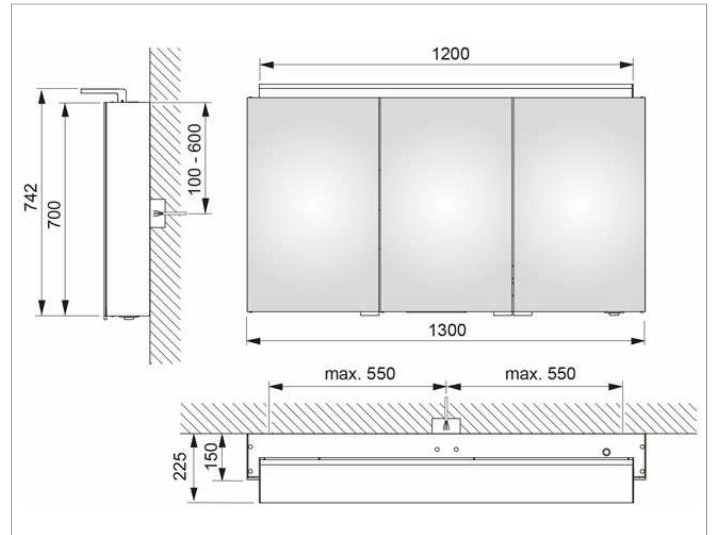

Royal L1
13606171331 Mirror cabinet

PRODUCT

DRAWING

PRODUCT ATTRIBUTES

3 hinged double sided crystal mirror doors,
 exterior body sides mirrored

Operation:

External dimmer with the functions:

- on/off
- dim
- Changing between 3 lighting options

Illumination:

Attachment light with direct illumination and indirect wall
 lighting, additional washbasin illumination in the bottom
 panel

light colour 3000 kelvin (warm white),
 LED 44 watt (lifespan > 30.000 hours)

infinitely dimmable, lamps non-exchangeable

EEK: A++, A+, A , 44 kWh/1000h

EQUIPMENT

- 1 shaver socket (internal)
- 3 x 3 adjustable glass shelves

SURFACE

silver anodized

DIMENSION

1300 x 742 x 150 mm