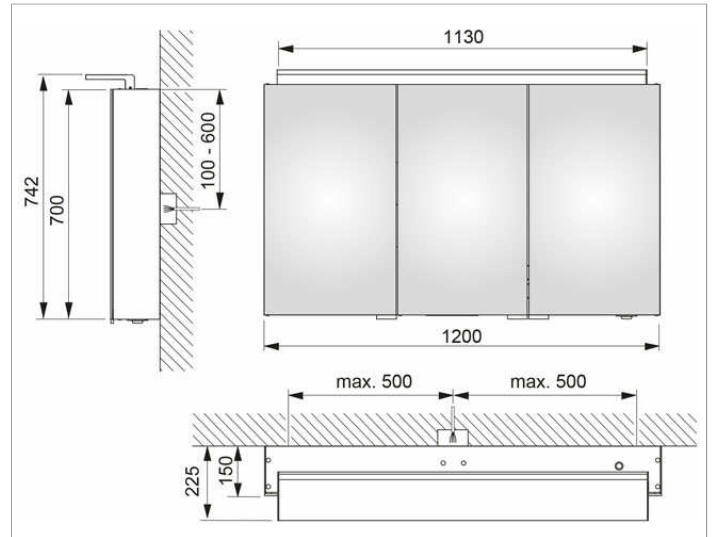

**Royal L1**

13605171332 Mirror cabinet

**PRODUCT**

**DRAWING**

**PRODUCT ATTRIBUTES**

3 hinged double sided crystal mirror doors,  
exterior body sides mirrored, 2 interior drawers

Operation:

External dimmer with the functions:

- on/off
- dim
- Changing between 3 lighting options

Illumination:

Attachment light with direct illumination and indirect wall  
lighting, additional washbasin illumination in the bottom  
panel

light colour 3000 kelvin (warm white),

**DIMENSION**

1200 x 742 x 150 mm