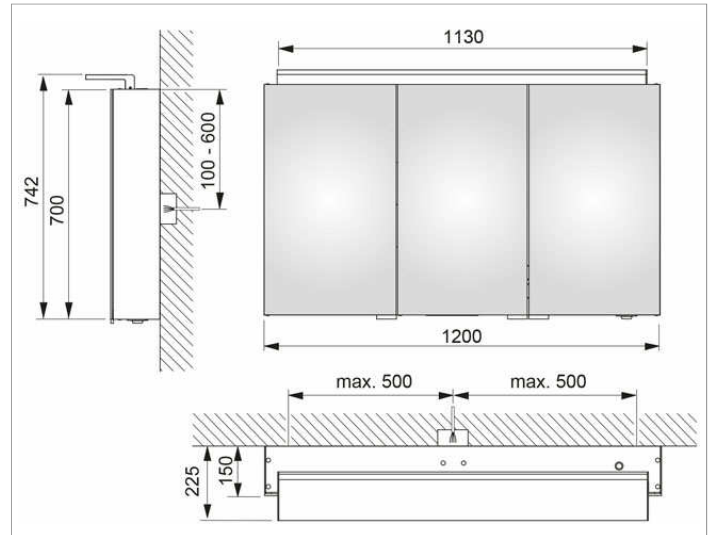

Royal L1

13605171331 Mirror cabinet

PRODUCT

DRAWING

PRODUCT ATTRIBUTES

3 hinged double sided crystal mirror doors,
exterior body sides mirrored

Operation:

External dimmer with the functions:

- on/off
- dim
- Changing between 3 lighting options

Illumination:

Attachment light with direct illumination and indirect wall
lighting, additional washbasin illumination in the bottom
panel

light colour 3000 kelvin (warm white),

DIMENSION

1200 x 742 x 150 mm