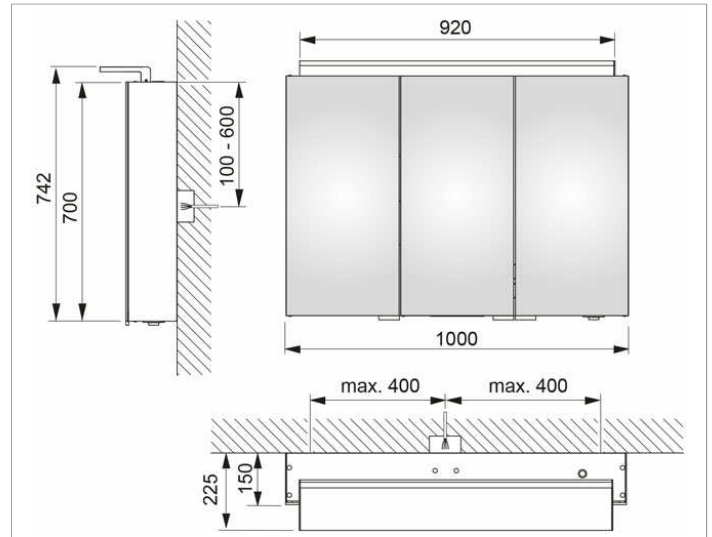

Royal L1

13604171332 Mirror cabinet

PRODUCT

DRAWING

PRODUCT ATTRIBUTES

3 hinged double sided crystal mirror doors,
exterior body sides mirrored, 2 interior drawers

Operation:

External dimmer with the functions:

- on/off
- dim
- Changing between 3 lighting options

Illumination:

Attachment light with direct illumination and indirect wall
lighting, additional washbasin illumination in the bottom
panel

light colour 3000 kelvin (warm white),

LED 31 watt (lifespan > 30.000 hours)

infinitely dimmable, lamps non-exchangeable

EEK: A++, A+, A , 31 kWh/1000h

EQUIPMENT

- 1 shaver socket (internal)
- 3 x 3 adjustable glass shelves

SURFACE

silver anodized

DIMENSION

1000 x 742 x 150 mm