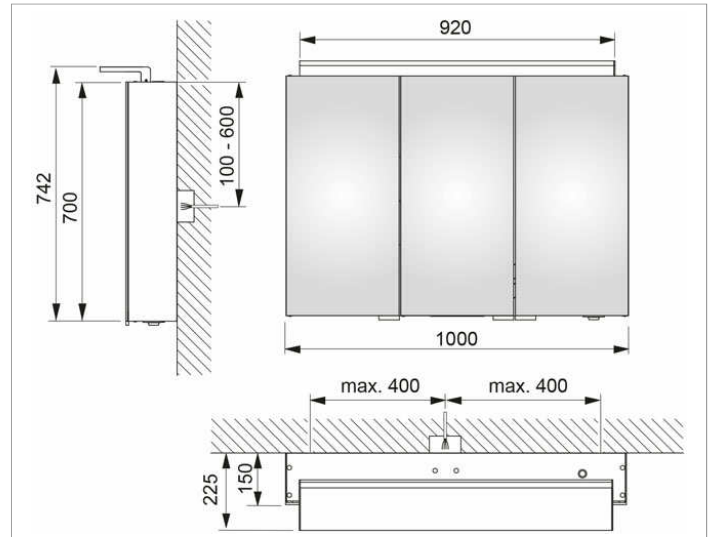

Royal L1
13604171331 Mirror cabinet

PRODUCT

DRAWING

PRODUCT ATTRIBUTES

3 hinged double sided crystal mirror doors,
 exterior body sides mirrored

Operation:

External dimmer with the functions:

- on/off
- dim
- Changing between 3 lighting options

Illumination:

Attachment light with direct illumination and indirect wall
 lighting, additional washbasin illumination in the bottom
 panel

light colour 3000 kelvin (warm white),

LED 31 watt (lifespan > 30.000 hours)

infinitely dimmable, lamps non-exchangeable

EEK: A++, A+, A , 31 kWh/1000h

EQUIPMENT

- 1 shaver socket (internal)
- 3 x 3 adjustable glass shelves

SURFACE

silver anodized

DIMENSION

1000 x 742 x 150 mm